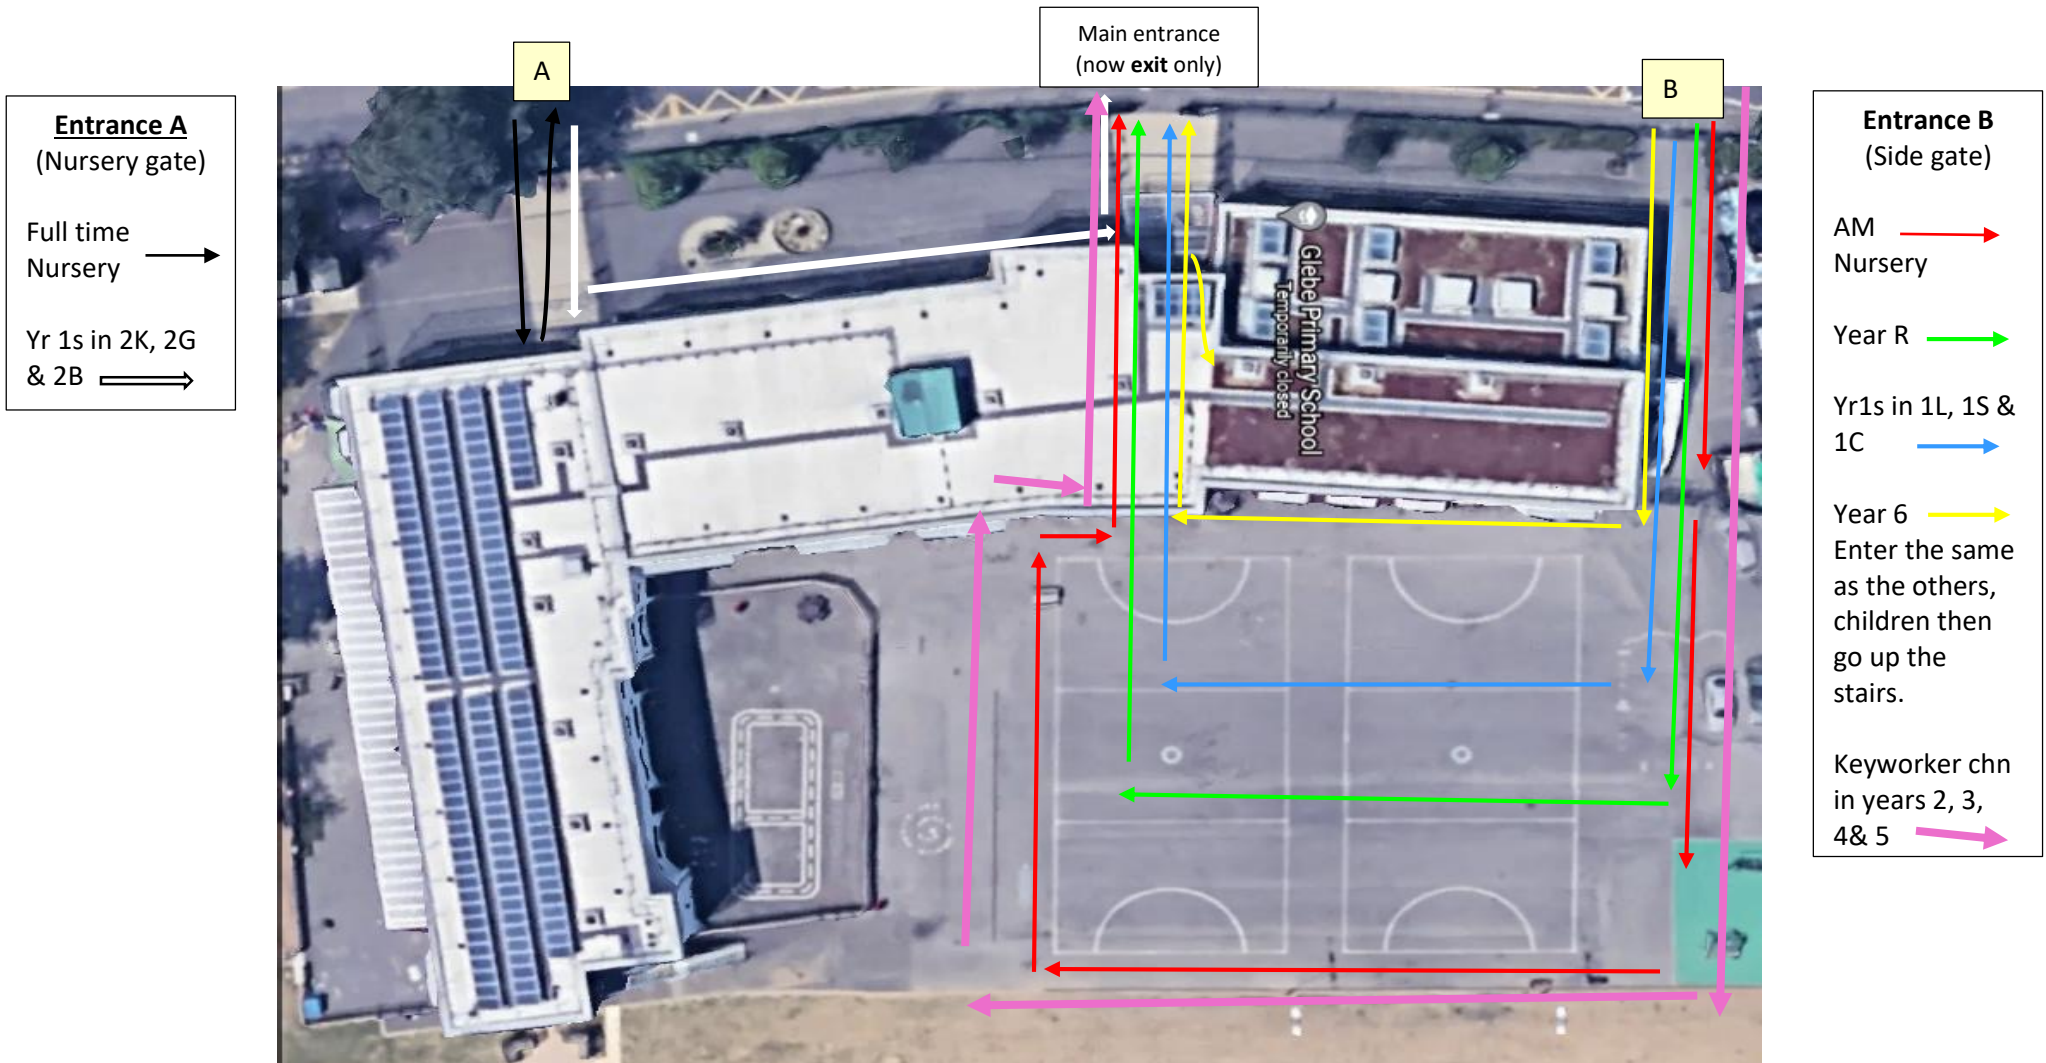

Morning Drop Offs

To help with social distancing, we are introducing staggered starts, sorted by surname. Please ensure you are there for your slot at the allocated time:

8:40 Authorised keyworker children **8:50** surnames starting with A, B, C **9:00** surnames starting with D, E, F, G