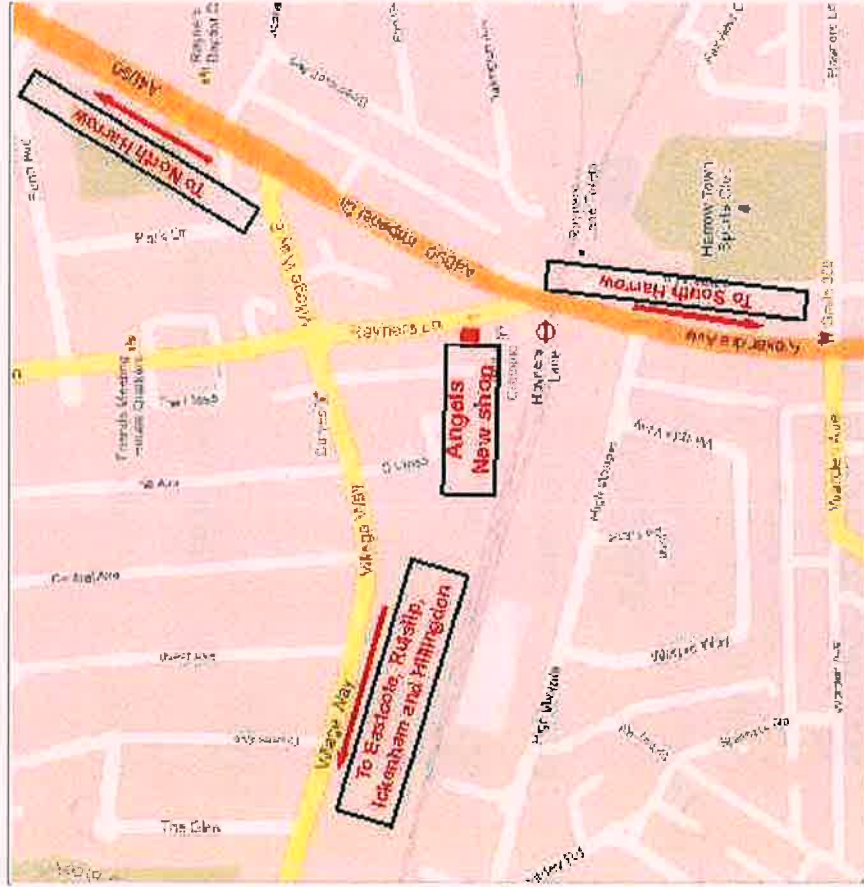

WANT TO ORDER

www.angelsuniforms.co.uk

[E:info@angelsuniforms.co.uk](mailto:info@angelsuniforms.co.uk)

Call 020 8866 9972

for MAIL ORDER

Angels

317 RAYNERS LANE, PINNER,
MIDDLESEX HA5 5EH

Tel.: 020 8866 9972

Email: info@angelsuniforms.co.uk

www.angelsuniforms.co.uk

Appointed School Uniform Suppliers

(also Official Suppliers to Scouts, Guides, Brownies,
Cubs, Beavers & Rainbows)

PRICE LIST JULY 2020

GLEBE PRIMARY SCHOOL

OPENING HOURS

Mon - Fri 9.30 am - 5.30 pm
Saturday 10.00 am - 5.30 pm
Sunday Closed

(OPEN on Sunday 30TH August,
Monday 31ST August (Bank Holiday Monday)
and also open on Sunday 6TH September 2020)