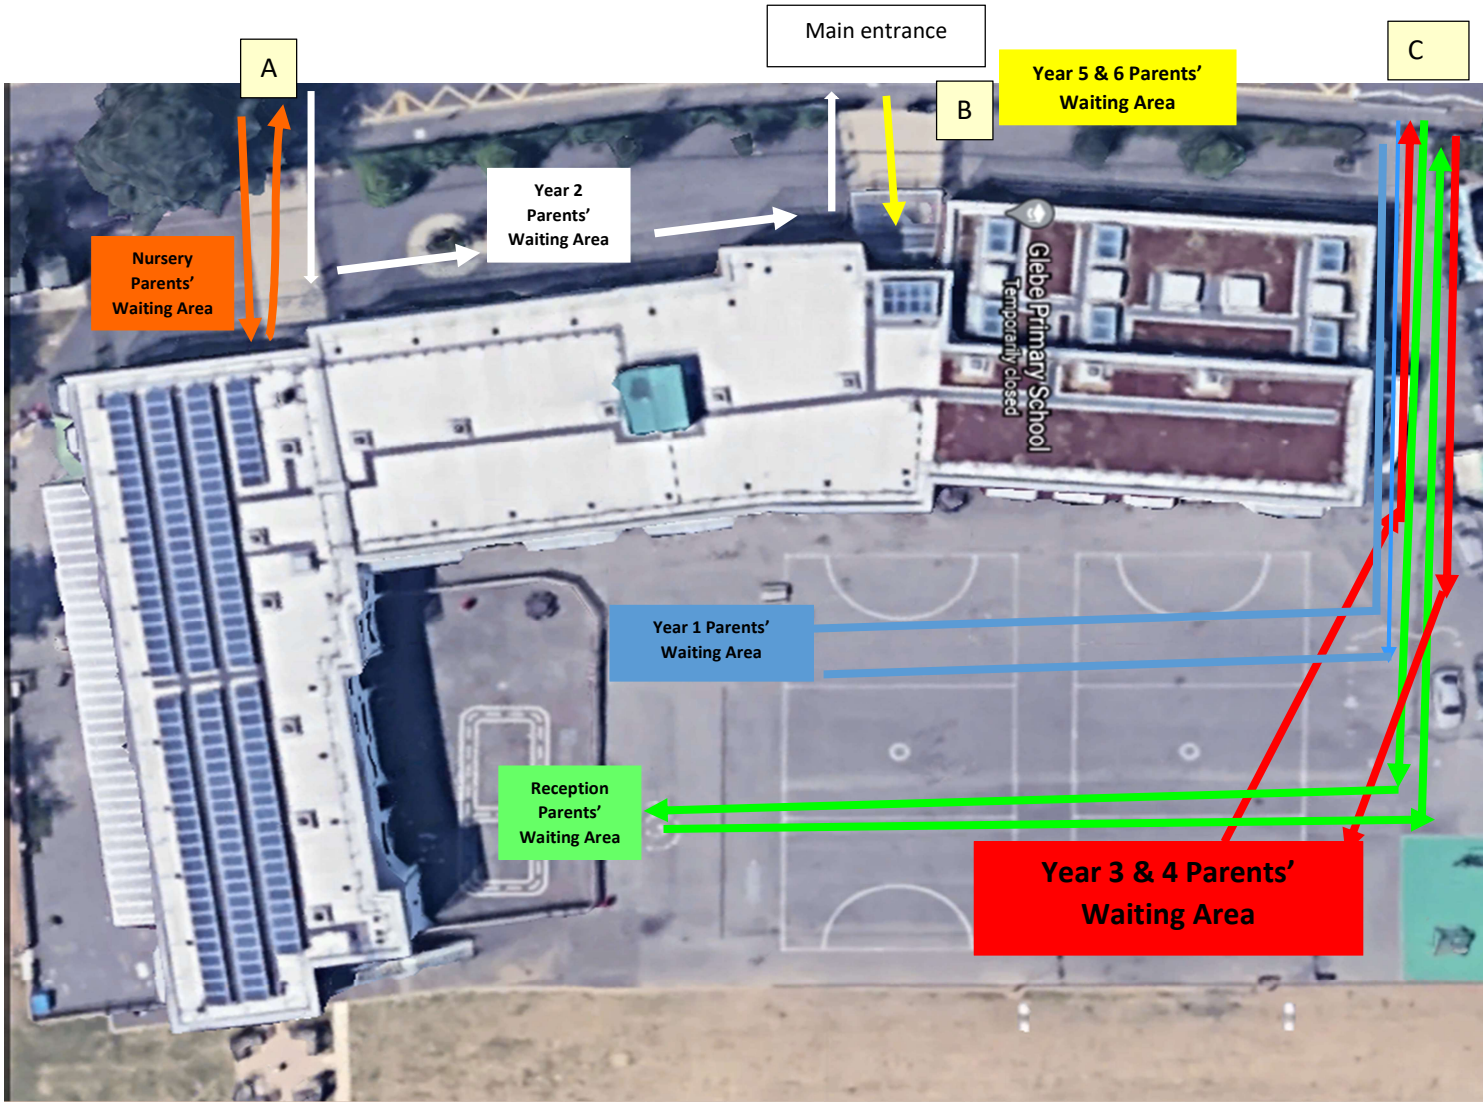

# Afternoon Pick Up from September 2021

**Entrance A**  
(Nursery gate)

Nursery →

Year 2 ⇌

**Entrance B**  
(Main entrance)

Years 5 & 6 →

**Entrance C**  
(Side gate)

Year R →