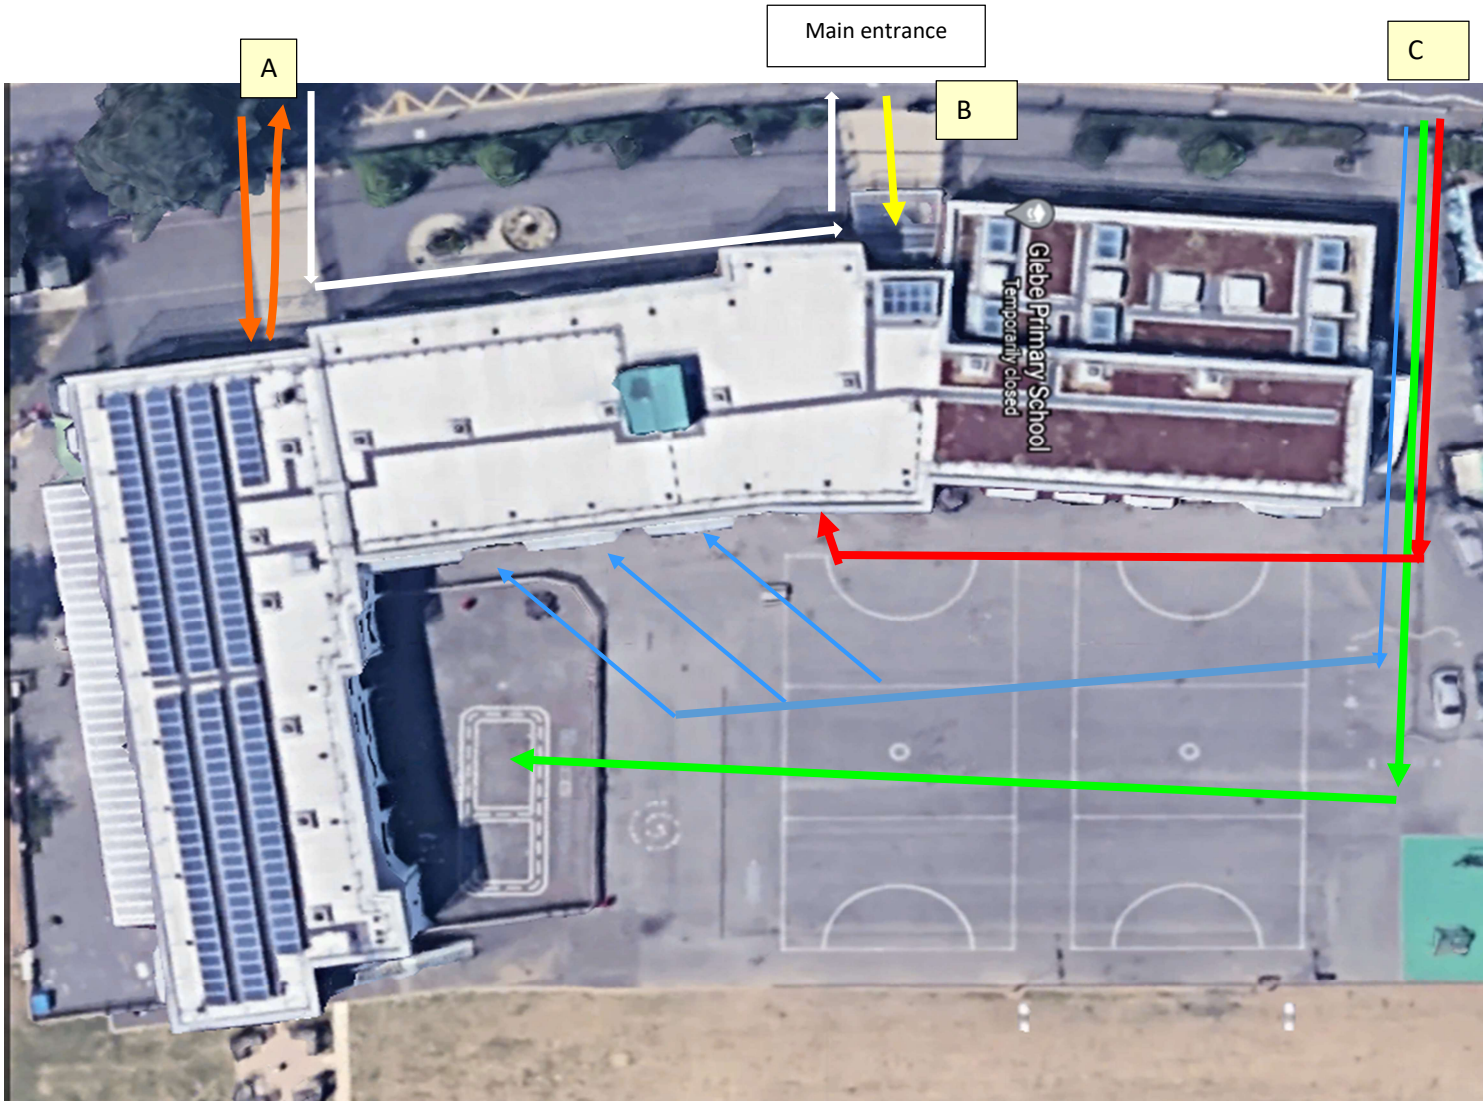

# Morning Drop Off from September 2021

**Entrance A**  
(Nursery gate)

Nursery →

Year 2 ⇌

**Entrance B**  
(Main entrance)

Years 5 & 6 →

**Entrance C**  
(Side gate)

Year R →