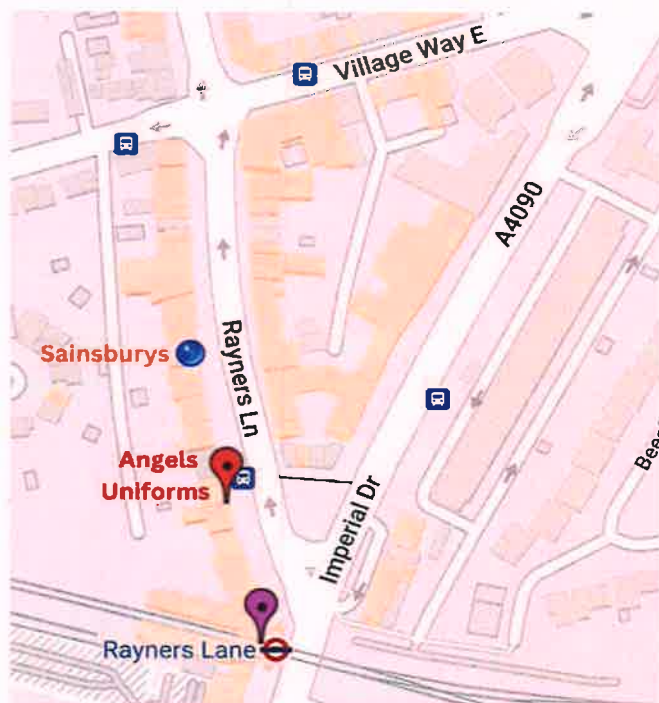

WANT TO ORDER
ONLINE FOR DELIVERY OR COLLECTION

VISIT

www.angelsuniforms.co.uk

E: info@angelsuniforms.co.uk

We also print & embroider on garments to your specific requirements

Angels

317 RAYNERS LANE, PINNER,
MIDDLESEX HA5 5EH

Tel.: 020 8866 9972

Email: info@angelsuniforms.co.uk

---

www.angelsuniforms.co.uk

Appointed School Uniform Suppliers
(also Official Suppliers to Guides, Brownies & Rainbows)

PRICE LIST JULY - 2026

GLEBE PRIMARY SCHOOL

OPENING HOURS

Mon - Sat	10.00 am - 5.00 pm
Sunday	Closed

(OPEN from 11am to 3pm on **Sunday 23rd August 2026**
and **Sunday 30th August 2026**)